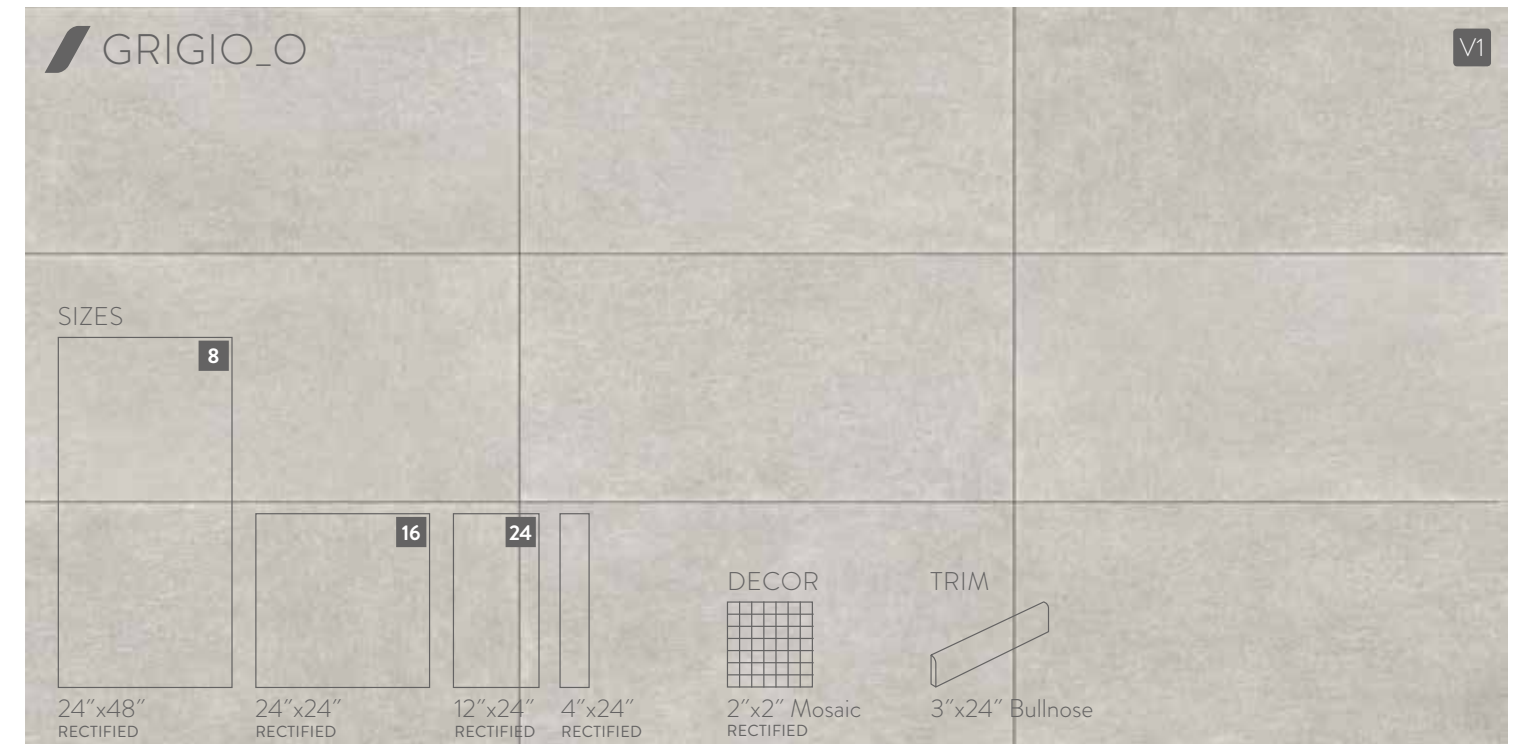

ELEGANCE

BEIGE\_O  
24"x48" semi-polished

Three surface options with four complimentary sizes. From wall to large format floors to accommodate any environment.

 BEIGE\_O  
24"x48" semi-polished

SIZES AND FINISHES