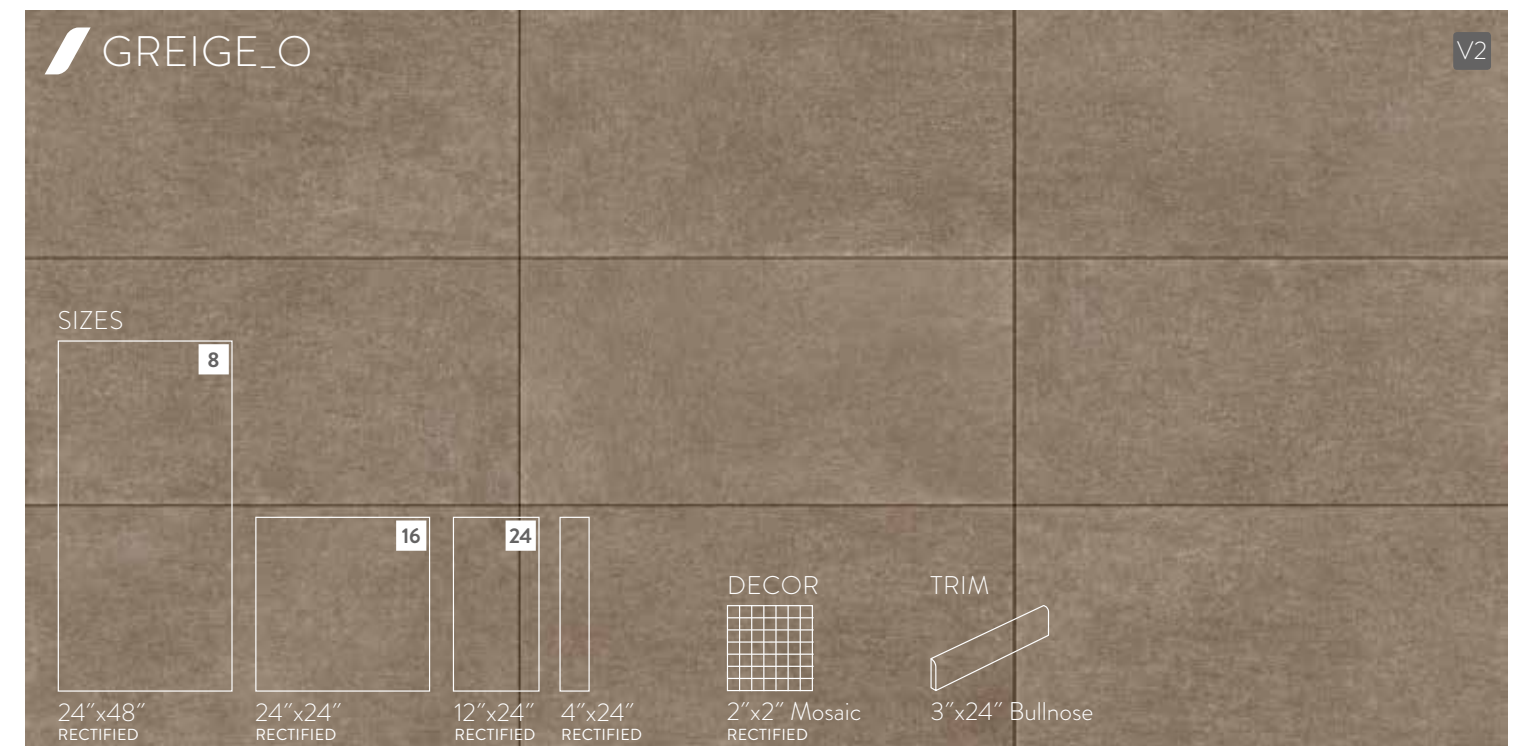

ELEGANCE

BEIGE\_O  
24"x48" semi-polished

Three surface options with four complimentary sizes. From wall to large format floors to accommodate any environment.

 BEIGE\_O  
24"x48" semi-polished

SIZES AND FINISHES