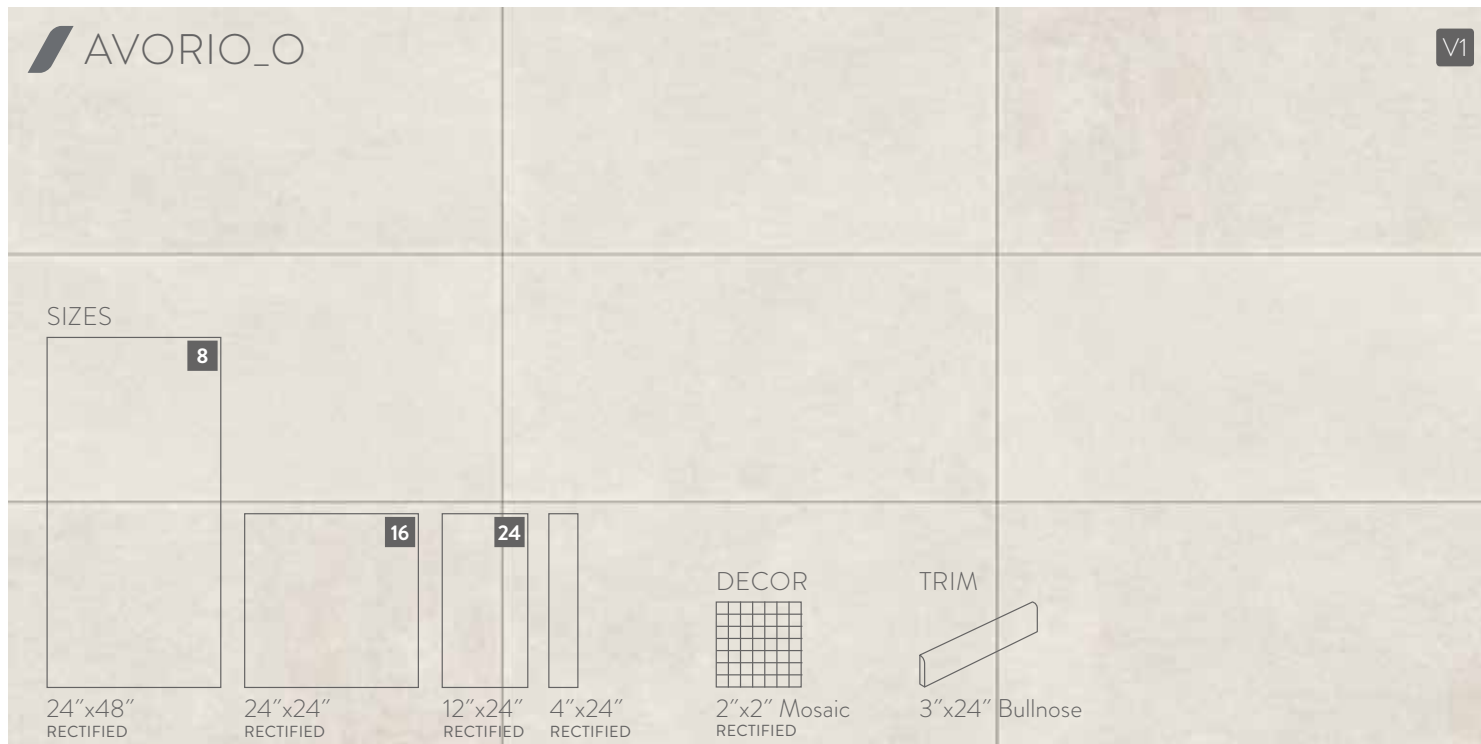

ELEGANCE

BEIGE\_O  
24"x48" semi-polished

Three surface options with four complimentary sizes. From wall to large format floors to accommodate any environment.

 BEIGE\_O  
24"x48" semi-polished

SIZES AND FINISHES